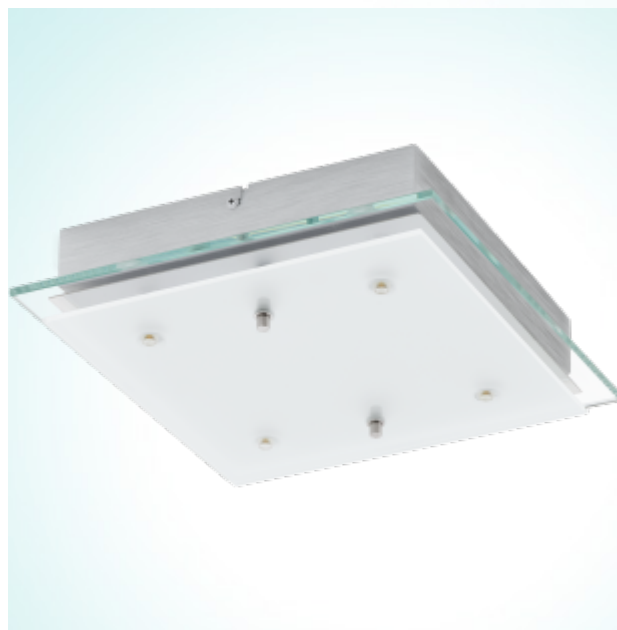

94985

FRES 2

General Information

Article:	94985
Lighting Type:	wall / ceiling luminaire
Collection:	Style
EAN Code:	9002759949853

Dimensions

Depth:	290 mm
Width:	290 mm
Height:	70 mm
Weight:	3.172 kg

Illuminant

Socket:	LED
Illuminant:	LED
Delivery:	incl.
Wattage:	4x 5,4W
Luminous Flux:	2040 lm
Luminous Colour:	3000K warm white
Average Lifetime:	25,000 h
LED changeable:	yes
Energy Efficiency:	A+

Material & Colour

Enclosure Material:	steel
Enclosure Colour:	chrome
Glass / Shade Material:	glass, satinated glass
Glass / Shade Colour:	clear, white

Technical Information

Protection Rating:	IP20
Protection Class:	2
Line Voltage:	220-240V,50/60Hz
Operation Voltage:	12V

LED

Technical changes reserved